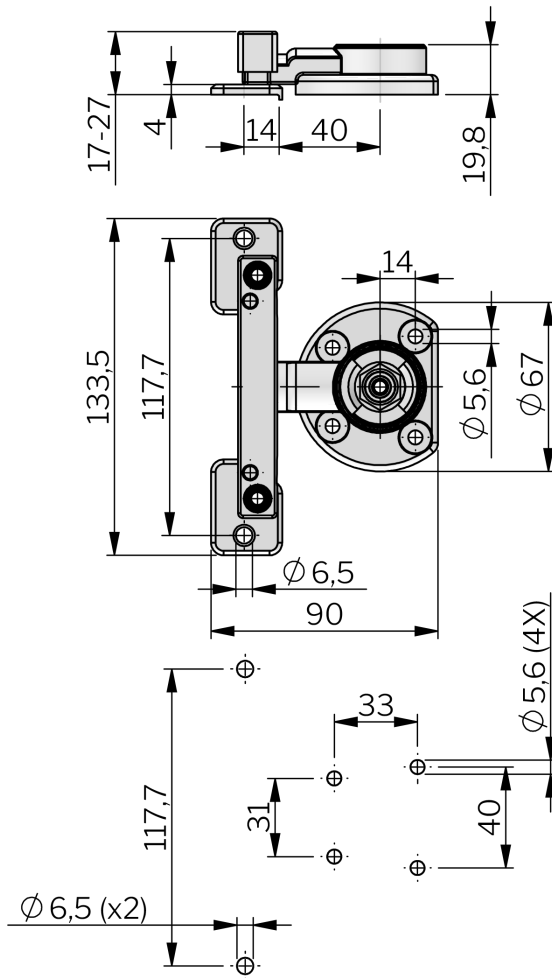

# KLIMA-FLEX 1 SURFACE MOUNTED LATCH UNIT

Klima-flex 1 Latch Unit for doors that are opened outwards.

The latching unit is supplied with or without an adjustable, surface mounted striker.

**MATERIAL**

**Base plate:** Glass fibre reinforced Polyamid (PA6GF30), black or zinc die cast, zinc plated  
**Cam:** Zinc die cast, zinc plated  
**Striker and striker plate:** Zinc die cast, zinc plated

**RELATED PRODUCTS**

**Handles:** 2-310ab, 2-310c  
 Use the Index Code at [industrilas.com](http://industrilas.com)

P/N	Description
265078-D01	With adjustable striker
265078-D01-1	Without striker
265078-D03	With adjustable striker